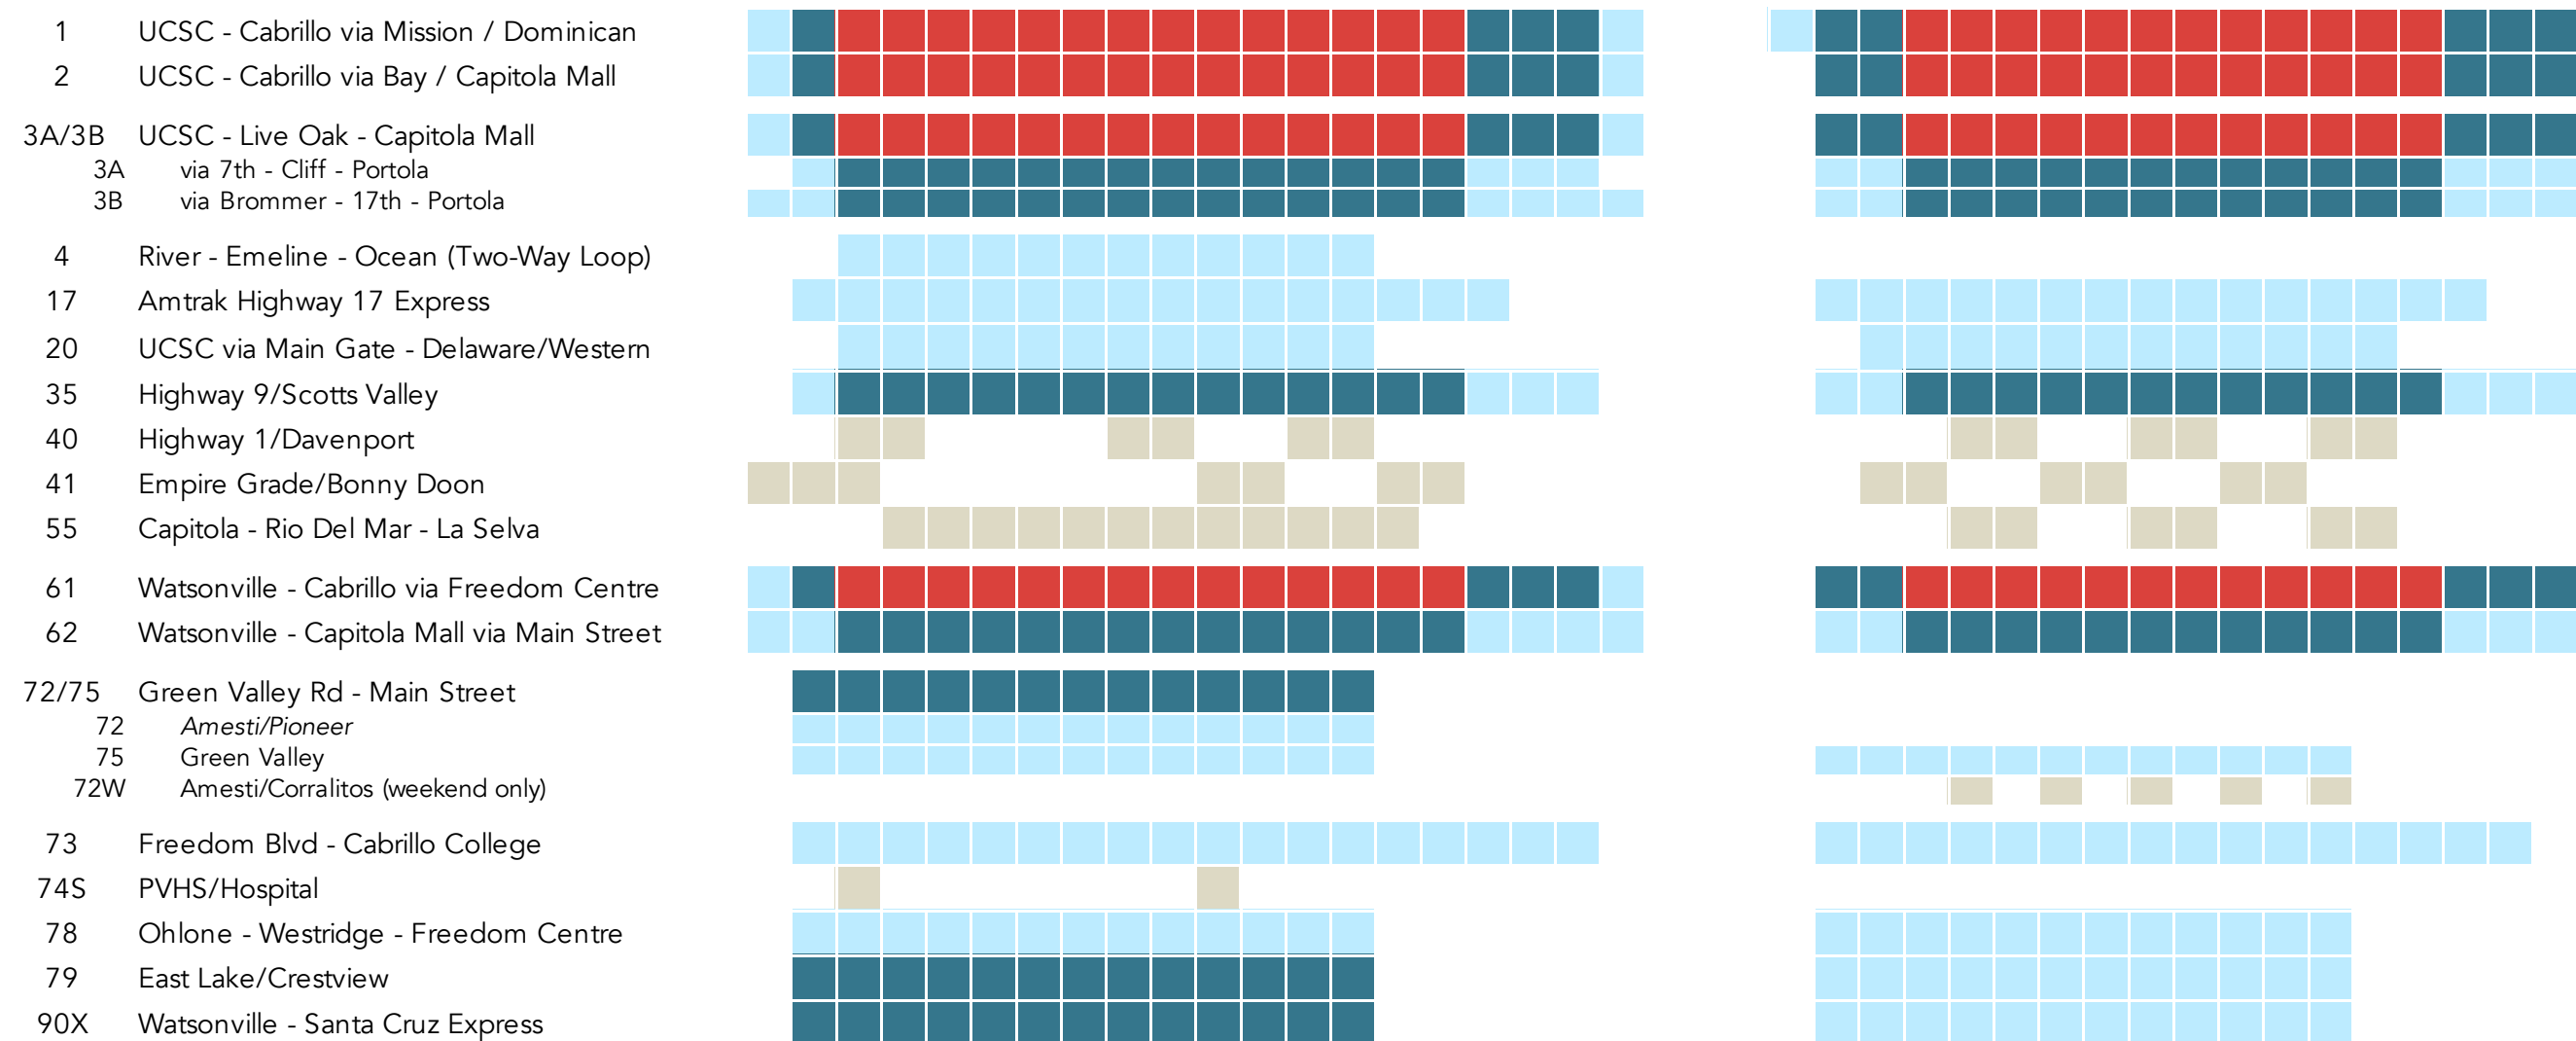

Draft Route Frequency Chart by Day and Time – Phase 2

Draft Phase 2 Service - September 2024

Transit comes about every:

WEEKDAYS

WEEKENDS

Figure 10: Chart showing proposed service frequency by Santa Cruz METRO bus route, day of the week, and time of day, as of September 2024, based on the current Draft Network.